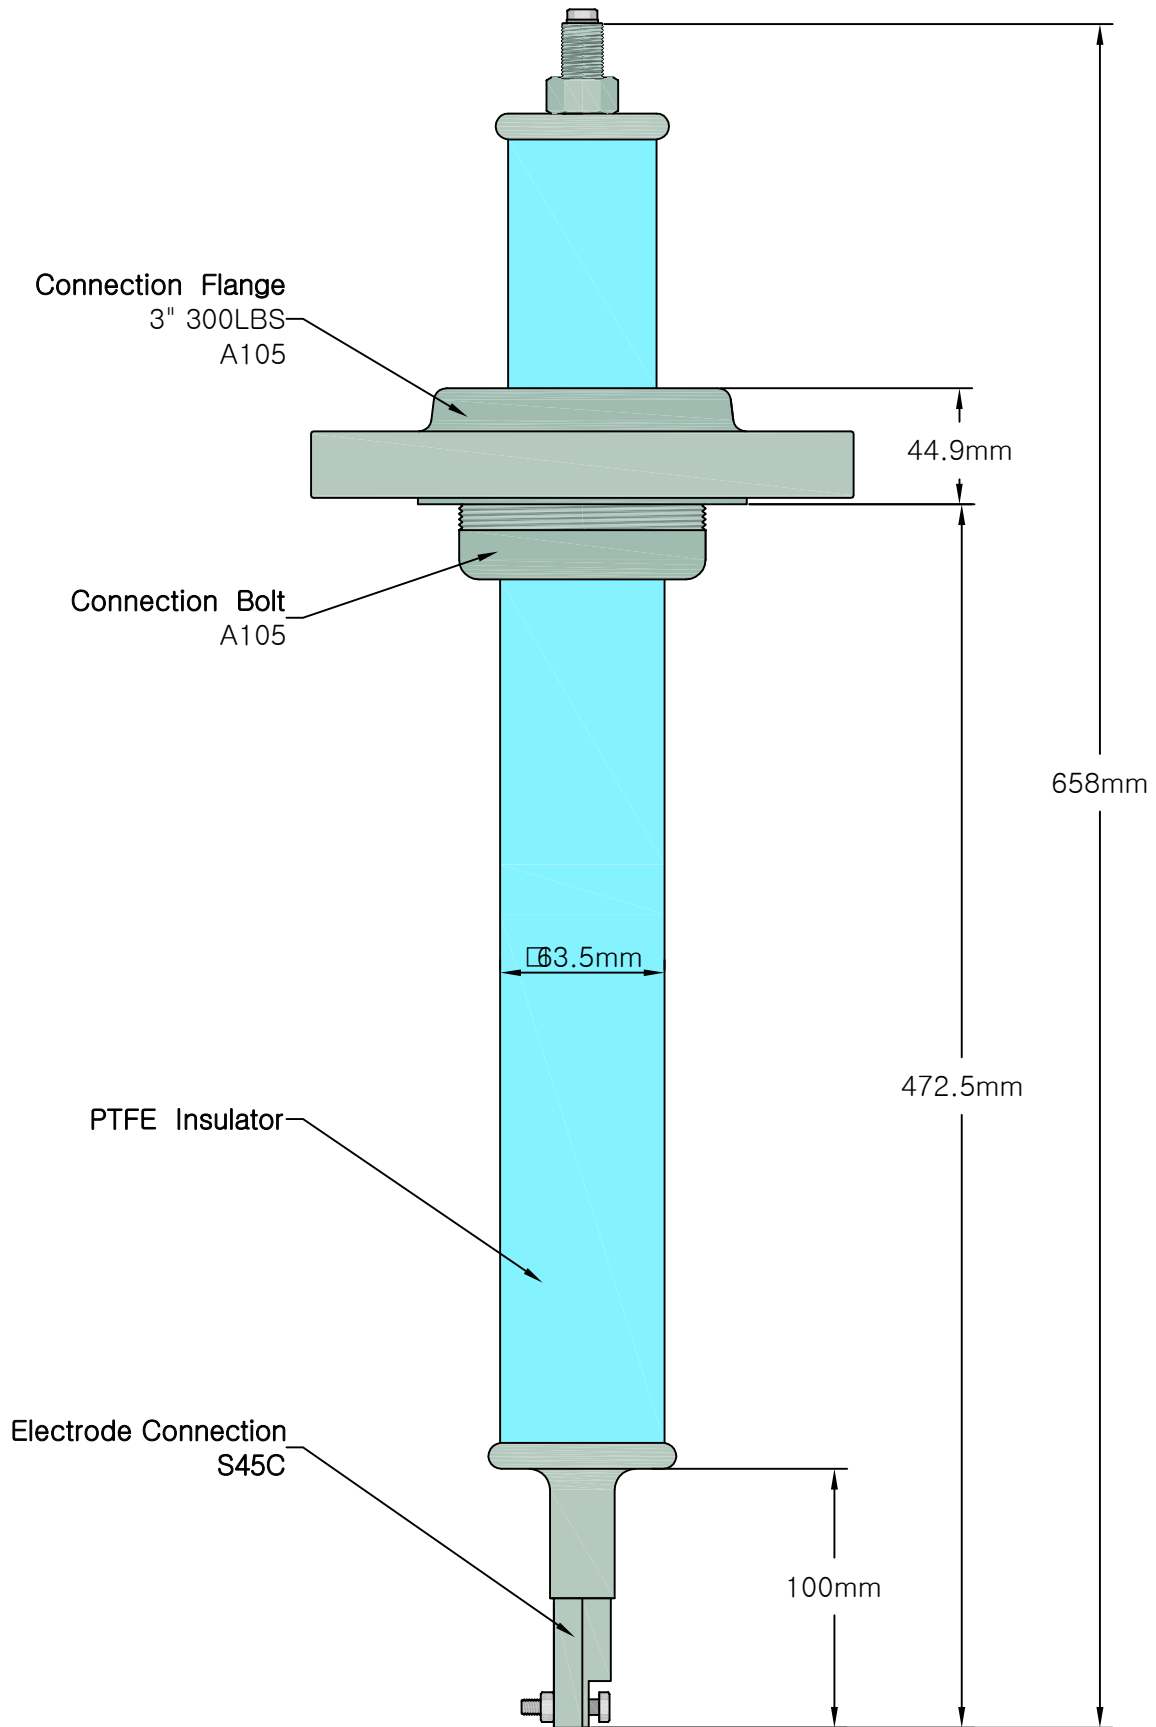

VESSEL ENTRANCE BUSHING
Model : DF-3-300

Interchangeable with : EB3-T3-300